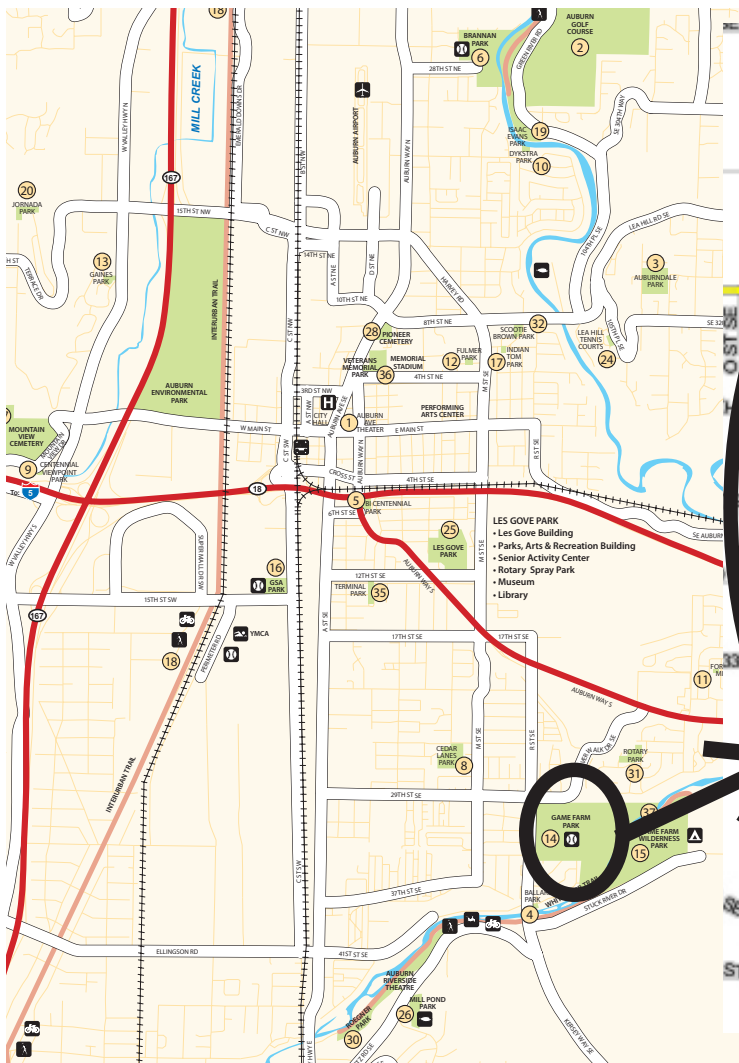

SATURDAY, MAY 18, 2024

GAME FARM PARK

3030 R STREET SE, AUBURN

General Driving Directions & Parking Instructions
Game Farm Park, 3030 R Street SE, Auburn

From I-5 or Hwy. 167:

- ♦ Take Hwy 18 East.
- ♦ From Hwy 18 East, take the Auburn/Enumclaw Exit. (From Hwy 18 West, take the WA-164 exit)
- ♦ At the end of the ramp, turn left onto Auburn Way South. Continue south on Auburn Way.
- ♦ At the intersection of M Street, be in the right hand lane to take Howard Road.
- ♦ At the end of Howard Road, take a right onto "R" St. SE.
- ♦ Continue through the light at 29th Street SE.
- ♦ Take a left into the Main entrance of Game Farm Park.
- ♦ Street parking is available in the areas across the street from the park, or just past the main park entrance. It's an easy walk to two park entrance access points. *Please use caution crossing R Street SE and use the cross walk provided.* Be courteous when parking in the neighborhoods/areas surrounding the park.
- ♦ Handicap parking is available at the main park entrance on a space available basis.

VENDORS: Please follow the driving directions and set-up instructions included in your confirmation packet.

AUBURN AREA MAP

GAME FARM PARK AREA MAP